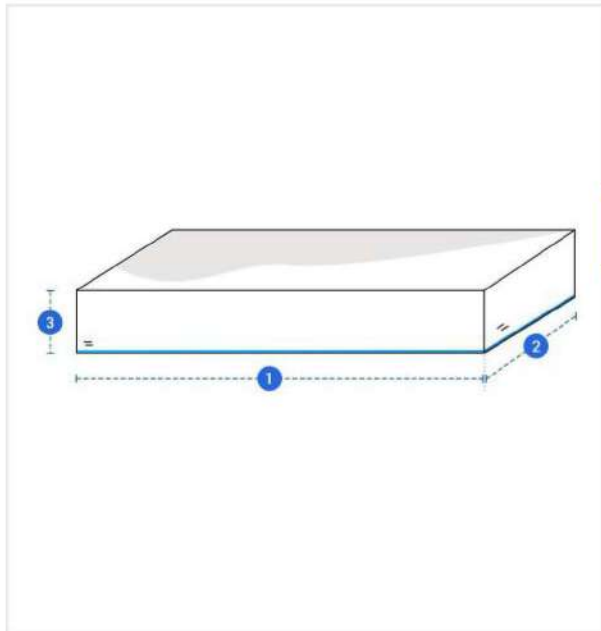

# How to Measure Ikat Cushion Cover

## Measurement Instruction

- ✓ Give exact measurement from edge to edge.
- ✓ We add 0" to -1" size variance on the given width/depth for perfect fit.
- ✓ The height dimensions will remain same as provided by you.

### Measurement (Inches)

1. Length

2. Width

3. Thickness

### 2. Width:

Width of the Rectangle Cushion