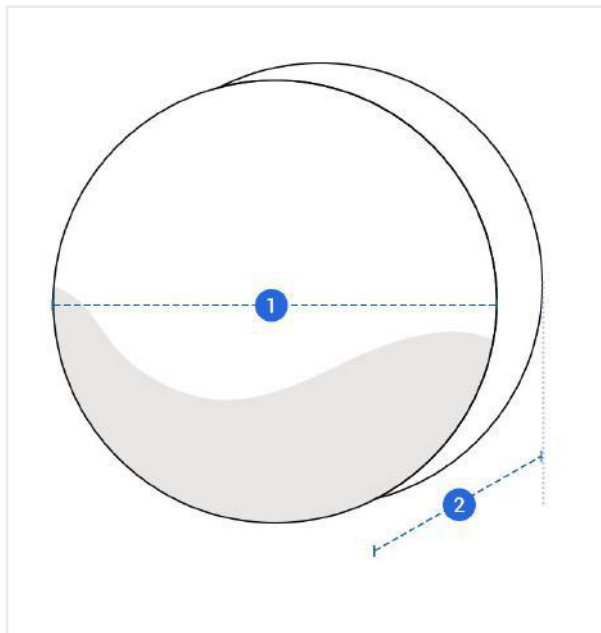

How to Measure Round Indoor Cushion Cover

Measurement Instruction

✓ Give exact measurement from edge to edge.

✓ We add 0" to -1" size variance on the given width/depth for perfect fit.

Measurement (Inches)

1. Diameter

2. Thickness

1. Diameter:

Diameter of the Round Cushion

1. Thickness:

Thickness of the Round Cushion

We encourage you to upload the image of the article you need the cover for - this helps our team ensure covers are designed keeping your requirements in mind.