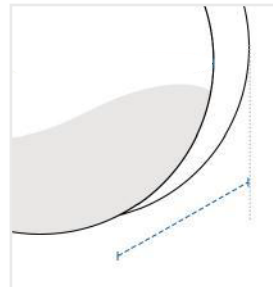

How to Measure Round Indoor Cushion Cover

Measurement Instruction

✓ Give exact measurement from edge to edge.

✓ We add 0" to -1" size variance on the given width/depth for perfect fit.

Measurement (Inches)

1. Diameter

2. Thickness

1. Diameter:

Diameter of the Round Cushion

1. Thickness:

Thickness of the Round Cushion

We encourage you to upload the image of the article you need the cover for - this helps our team ensure covers are designed keeping your requirements in mind.